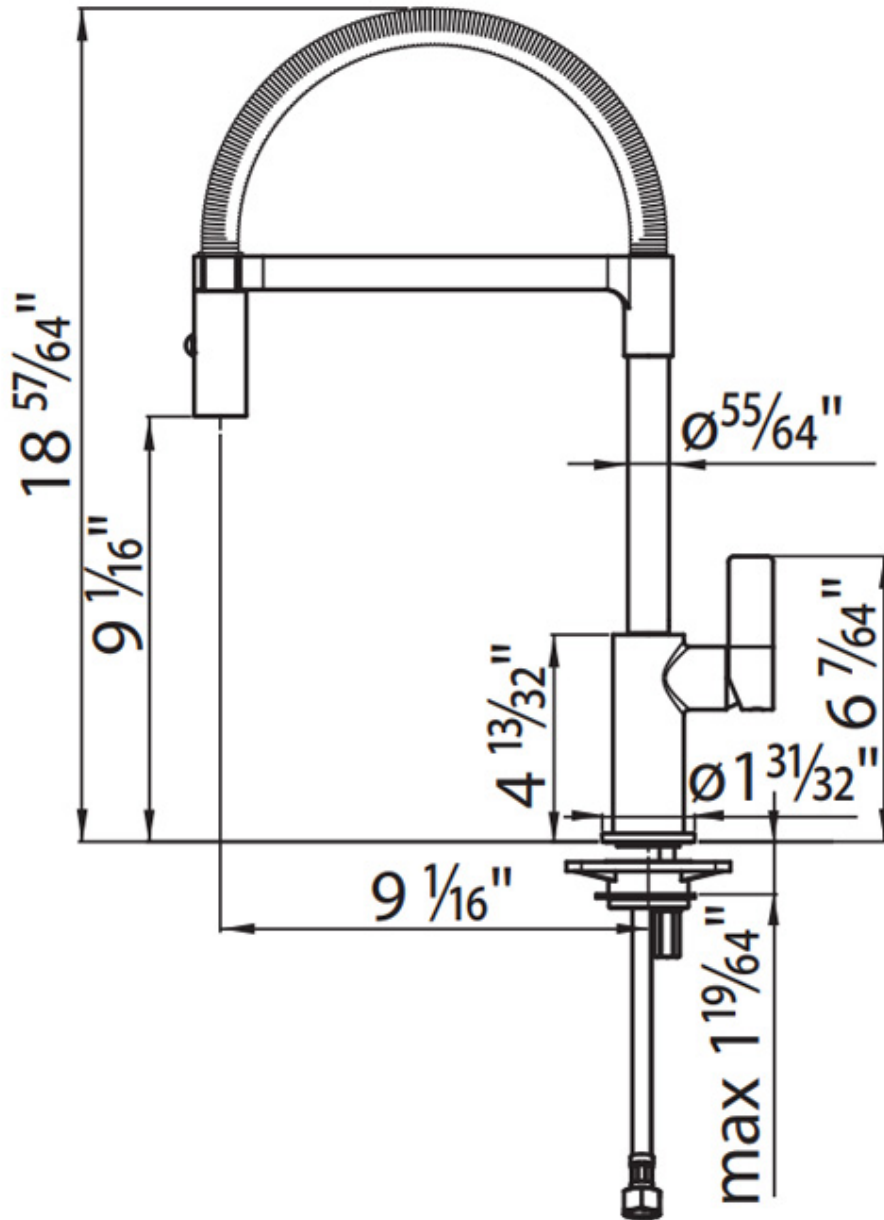

Faucet Salina

Faucets

Code: 8487 005

Polished finish

DETAILS

Material Brass

Texture Polished

Cartridge With ceramic discs

Rotating angle 360°

Mixer hole $\varnothing 1 \frac{3}{8}''$

Max worktop thickness $1 \frac{19}{64}''$

Max flowrate 1.75 GPM (6,6 Lt/Min)

Mixer type Single lever faucet with rotating barrel and extractable double jet shower

Notes: Strengthening plate included

FEATURES

Rotating angle

All the taps have a wide angle of rotation. Some models even permit a full 360° rotation.

Strengthening plate

Foster's mixer taps are equipped with the strengthening plate that offers perfect stability on any sink.

Double jet (flow and rain)

Several models are equipped with a switch to easily change the flow from continuous to shower.

TECHNICAL DATA

RECOMMENDED PAIRINGS

Milano Cooktop 5 burners
7638 900

Sink Leonardo 33" x 20" - U/M
1014 660